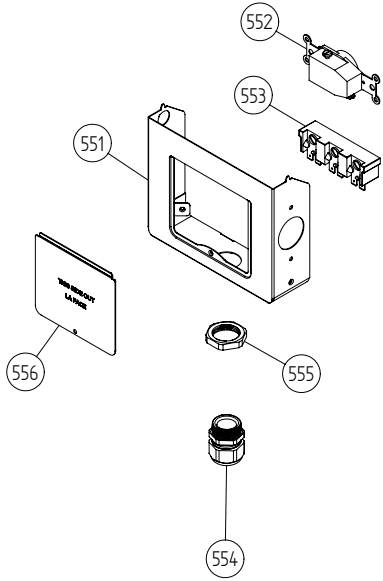

Upper Section

ASKO, T712 US - White #107712100 (TD25.3)

Pos	Spare part No.	Description	Qty	Comment
501	8076210	BEAM FRONT WMD25	1 Pc's	
501-a	8900338	Screw 20 Torx Self Tapping	2 Pc's	
501-b	8901413	Lock Washer laundry tops	2 Pc's	
501-c	8902087	Screw Plastic Housing 20 Torx	2 Pc's	
520	8073782	MAIN PUSH SWITCH	1 Pc's	
527	8076202	EMC-FILTER WITH INDUCTOR	1 Pc's	
527-a	8901155	Nut	1 Pc's	
527-b	8901419	Lock Washer	1 Pc's	
541	8061032	CORD SET 30A/250V SRDT AWG10/4	1 Pc's	
551	8076324	Connection box T711	1 Pc's	
552	8061033	Subs to 8061455	1 Pc's	
553	8061891	Terminal Block DryerTD 20	1 Pc's	
554	8078291	GROMMET 94793	1 Pc's	
554	8060462	Grommet	1 Pc's	
555	8060463	Lock Nut	1 Pc's	
556	8063756	Cover Terminal block T700s	1 Pc's	
556-a	8901097	Screw Terminal	1 Pc's