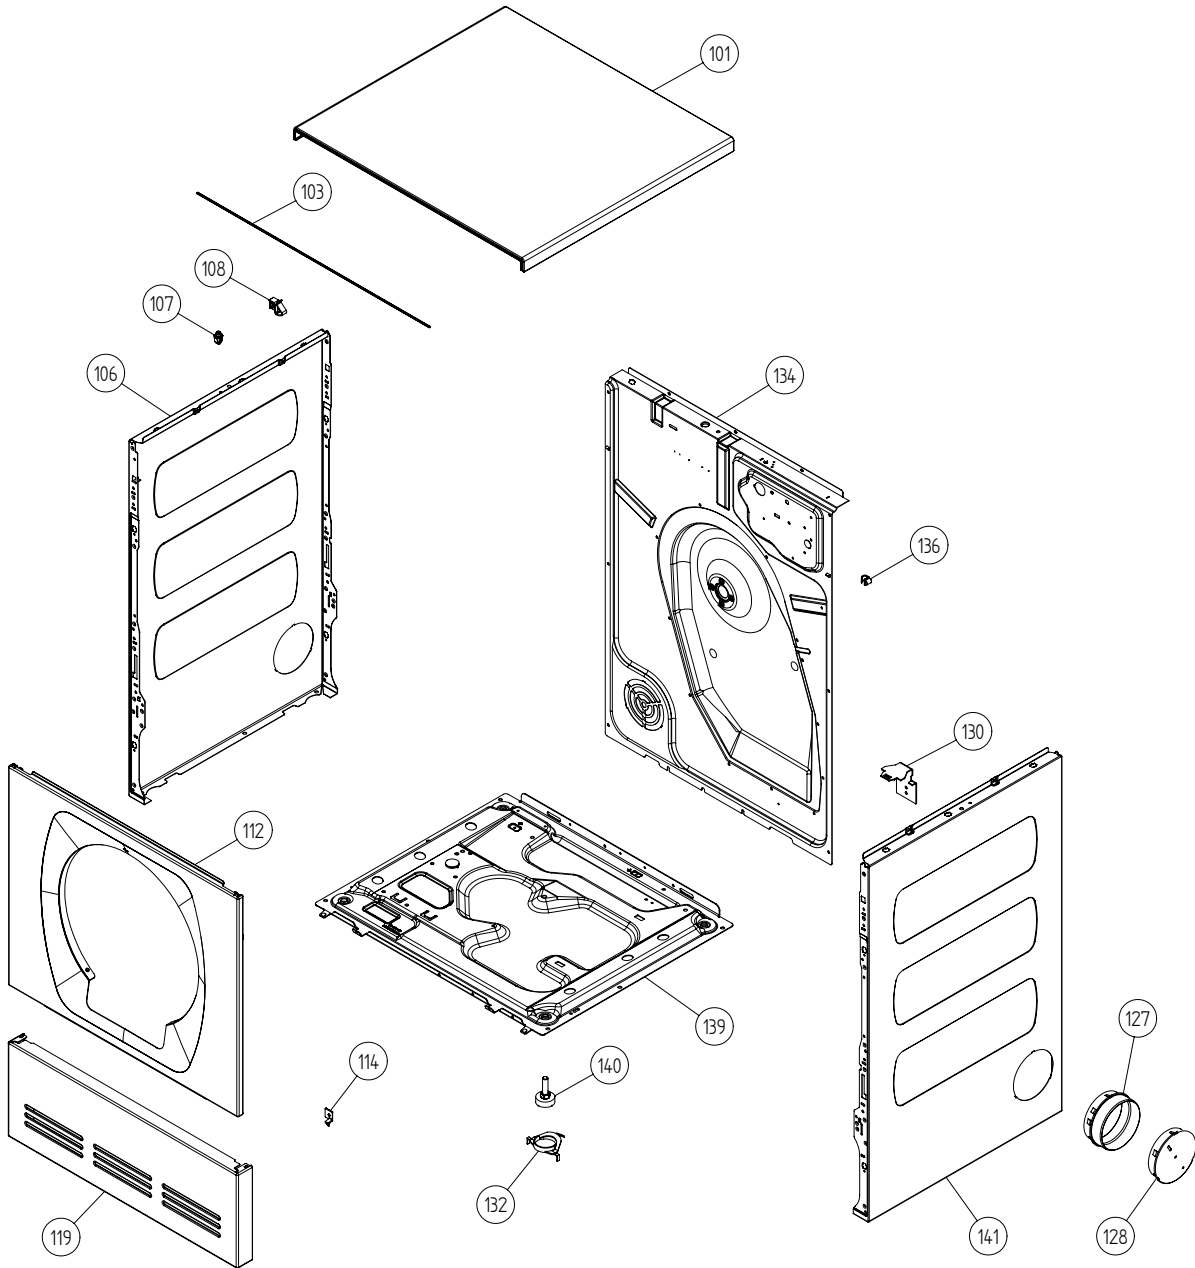

Outer Casing

ASKO, T712 US - White #107712100 (TD25.3)

Pos	Spare part No.	Description	Qty	Comment
101	8061817-0	Top White W600s T700s	1 Pc's	
101-a	8900338	Screw 20 Torx Self Tapping	3 Pc's	
101-b	8901413	Lock Washer laundry tops	2 Pc's	
103	8064062	Top Cover Strip	1 Pc's	
106	8801175-0	Panels left side T700 T760	1 Pc's	
107	8061763	Clip Front Plate 600700s	2 Pc's	
108	8061916	CABLE HOLDER WMD20	3 Pc's	
112	8061847-0	Front Plate 700 Series	1 Pc's	
112-a	8900338	Screw 20 Torx Self Tapping	2 Pc's	
112-b	8901413	Lock Washer laundry tops	2 Pc's	
114	8064177	Hook Lower Pane	2 Pc's	
114-a	8900338	Screw 20 Torx Self Tapping	2 Pc's	
119	8801247-0	Lower Cover w/Holes	1 Pc's	
127	8052641	Collar Vent Exhaust TD	1 Pc's	
128	8052640-0-UL	LID EXHAUST CANAL WHITE UL4	2 Pc's	
130	8053980	STACKING Bracket ALL TDs Mus	2 Pc's	
132	8064114	Holder Dryer Feet Stacking	1 Pc's	
134	8079947	REAR PANEL OUTER PUNCHED TD25	1 Pc's	
136	8061915	Cable Holder T700	1 Pc's	
139	8061618	BASE PAN WMD20	1 Pc's	
140	8059334	Leveling Leg Comp WMD 20	4 Pc's	
141	8801176-0	Panel R Side w/Hole T700	1 Pc's	

Lower Section

ASKO, T712 US - White #107712100 (TD25.3)

Pos	Spare part No.	Description	Qty	Comment
206	8061895	MOTOR COMPL. 60HZ TD20	1 Pc's	
206-a	8901969	Screw	4 Pc's	
206-b	8054268	Capacitor Dryer Motor 02/05	1 Pc's	
208	8065797	Fan impeller T711	1 Pc's	
210	8052638	TTube w/o Recirc holes	1 Pc's	
211	8052639	Exhaust Canal Bend	1 Pc's	
220	8801058	TENSION ARM Repl.by 8801214	1 Pc's	
226	8061949	Plug Fan TD700 Series	1 Pc's	
231	8065306	Dryer Thermostat	1 Pc's	
231-a	8902042	Screw Protective Cover Dryer	1 Pc's	
235	8076330-0	FAN CASING LID UL4	1 Pc's	
235-a	8902042	Screw Protective Cover Dryer	2 Pc's	
237	8076224	THERMISTOR TD25	1 Pc's	
238	8076365	GROMMET THERMISTOR	1 Pc's	
239	8077102-49	Guard Fan 700 Series	1 Pc's	
239-a	8902042	Screw Protective Cover Dryer	2 Pc's	
242	8064184	SEALING COVER FAN HOUSE	1 Pc's	