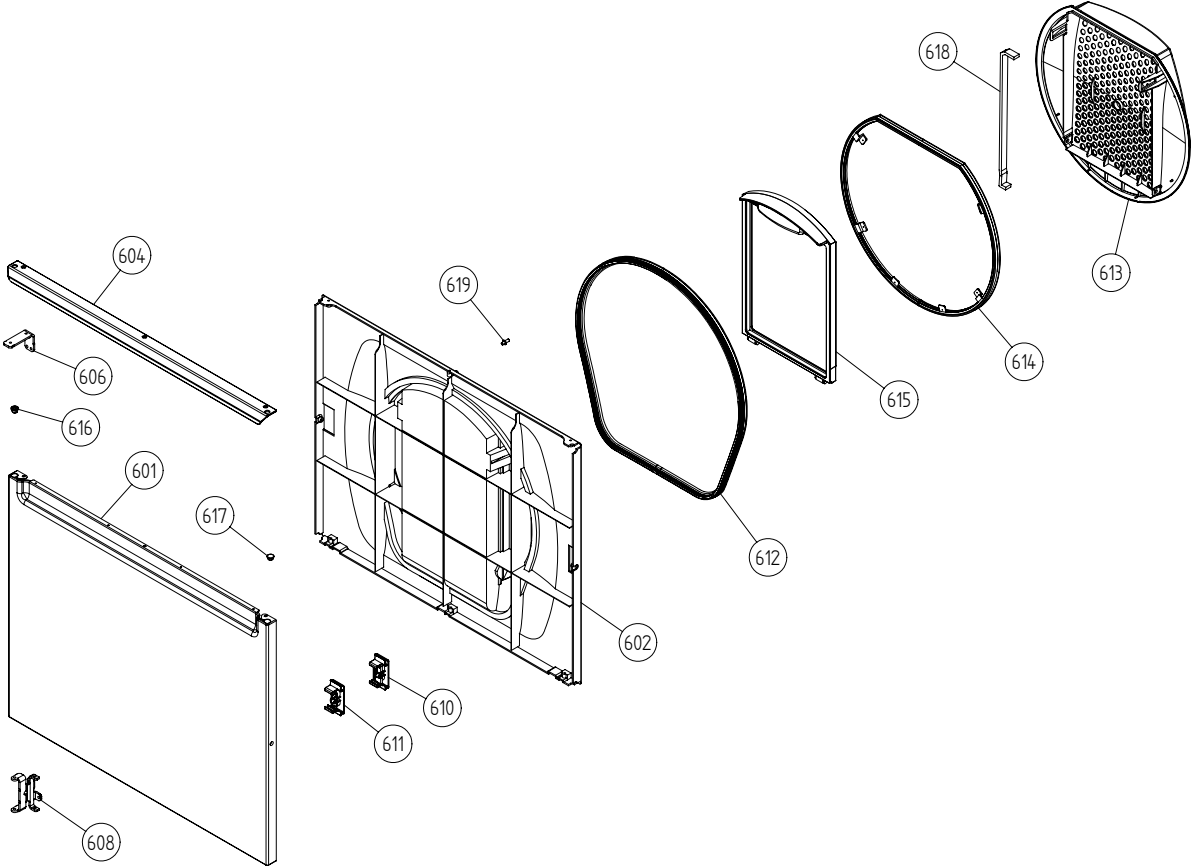

Control panel

ASKO, T712 US - White #107712100 (TD25.3)

Pos	Spare part No.	Description	Qty	Comment
401	8079336-0-UL	PANEL W.HANDLE T712 ASKO CA	1 Pc's	
403	8079788	LABEL PROG.INFO. TD25 US/CA	1 Pc's	
407	8061846-0-UL	Discontinued	1 Pc's	
430	8077132	CONTROL UNIT TD25.3 UL4	1 Pc's	
431	8079278-85	PUSHBUTTONS PRINTED TD25 VAR.3	1 Pc's	
432	8076364-85	PUSHBUTTON MAINSWITCH WMD25	1 Pc's	
434	8076235	LENS START/STOP WMD25	1 Pc's	
435	8076236	LENS 8 SEGMENT WMD25	2 Pc's	
437	8076685	LIGHT SCREENING LENS 7-SEGMENT	1 Pc's	
438	8076684	LENS 7-SEGMENT WMD25	1 Pc's	
439	8077334-8599UL	KNOB COMPL. SILV./TRANSP. UL4	1 Pc's	
440	8077396	DECOR PLATE WMD25	1 Pc's	
460	8077371	CABLE SET MOTOR TD	1 Pc's	
461	8077520	CABLE SET POWER 3000W	1 Pc's	
462	8077521	CABLE THERMOSTAT	1 Pc's	
466	8077372	CABLE SET THERMISTOR EXHAUST	1 Pc's	
467	8076229	CABLE SET HEATER TD	1 Pc's	
490	8079326	INSTRUCT. T712 ENGLISH US/CA	1 Pc's	
490	8079327	INSTRUCT. T712 FRENCH US/CA	1 Pc's	

Upper Section

ASKO, T712 US - White #107712100 (TD25.3)

Pos	Spare part No.	Description	Qty	Comment
501	8076210	BEAM FRONT WMD25	1 Pc's	
501-a	8900338	Screw 20 Torx Self Tapping	2 Pc's	
501-b	8901413	Lock Washer laundry tops	2 Pc's	
501-c	8902087	Screw Plastic Housing 20 Torx	2 Pc's	
520	8073782	MAIN PUSH SWITCH	1 Pc's	
527	8076202	EMC-FILTER WITH INDUCTOR	1 Pc's	
527-a	8901155	Nut	1 Pc's	
527-b	8901419	Lock Washer	1 Pc's	
541	8061032	CORD SET 30A/250V SRDT AWG10/4	1 Pc's	
551	8076324	Connection box T711	1 Pc's	
552	8061033	Subs to 8061455	1 Pc's	
553	8061891	Terminal Block DryerTD 20	1 Pc's	
554	8078291	GROMMET 94793	1 Pc's	
554	8060462	Grommet	1 Pc's	
555	8060463	Lock Nut	1 Pc's	
556	8063756	Cover Terminal block T700s	1 Pc's	
556-a	8901097	Screw Terminal	1 Pc's	