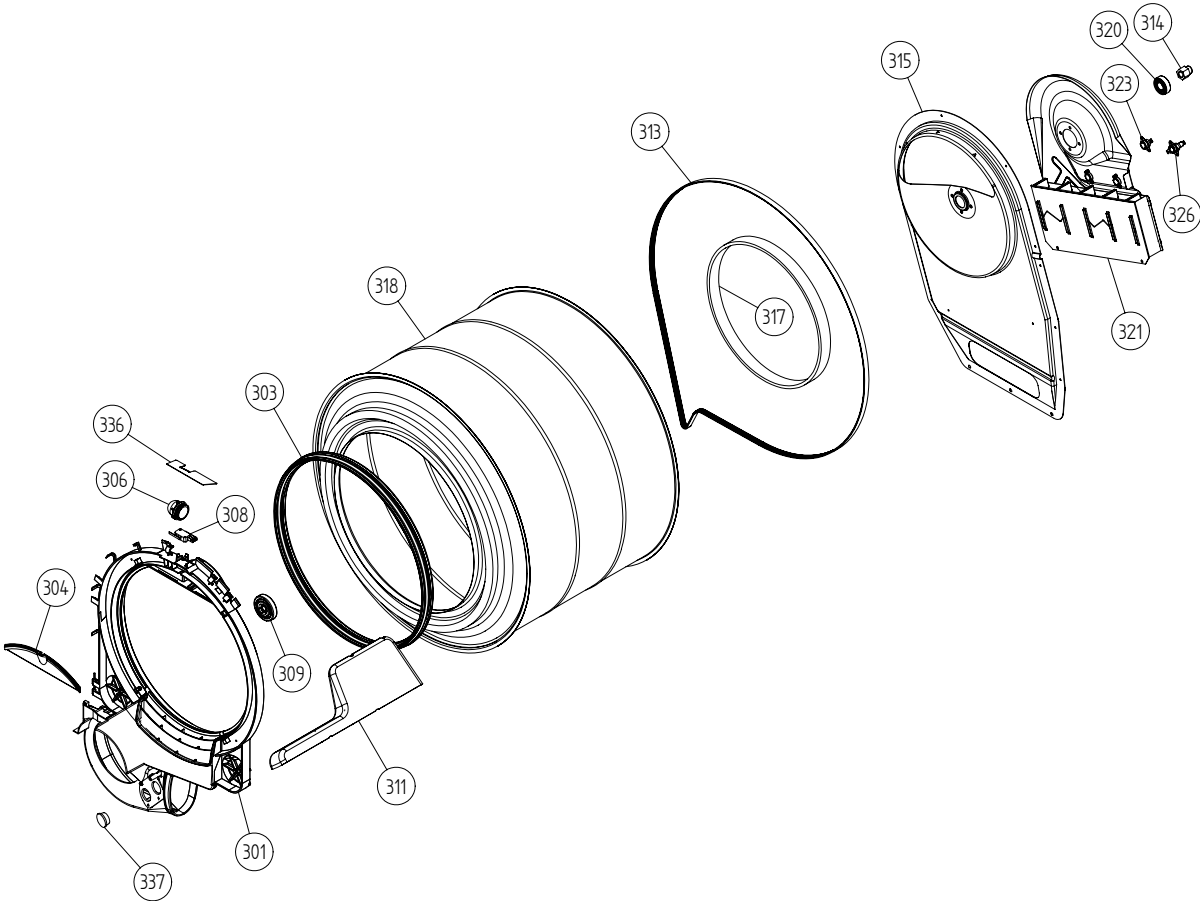

Outer Casing

ASKO, T712 US - White #107712100 (TD25.3)

Pos	Spare part No.	Description	Qty	Comment
101	8061817-0	Top White W600s T700s	1 Pc's	
101-a	8900338	Screw 20 Torx Self Tapping	3 Pc's	
101-b	8901413	Lock Washer laundry tops	2 Pc's	
103	8064062	Top Cover Strip	1 Pc's	
106	8801175-0	Panels left side T700 T760	1 Pc's	
107	8061763	Clip Front Plate 600700s	2 Pc's	
108	8061916	CABLE HOLDER WMD20	3 Pc's	
112	8061847-0	Front Plate 700 Series	1 Pc's	
112-a	8900338	Screw 20 Torx Self Tapping	2 Pc's	
112-b	8901413	Lock Washer laundry tops	2 Pc's	
114	8064177	Hook Lower Pane	2 Pc's	
114-a	8900338	Screw 20 Torx Self Tapping	2 Pc's	
119	8801247-0	Lower Cover w/Holes	1 Pc's	
127	8052641	Collar Vent Exhaust TD	1 Pc's	
128	8052640-0-UL	LID EXHAUST CANAL WHITE UL4	2 Pc's	
130	8053980	STACKING Bracket ALL TDs Mus	2 Pc's	
132	8064114	Holder Dryer Feet Stacking	1 Pc's	
134	8079947	REAR PANEL OUTER PUNCHED TD25	1 Pc's	
136	8061915	Cable Holder T700	1 Pc's	
139	8061618	BASE PAN WMD20	1 Pc's	
140	8059334	Leveling Leg Comp WMD 20	4 Pc's	
141	8801176-0	Panel R Side w/Hole T700	1 Pc's	

Lower Section

ASKO, T712 US - White #107712100 (TD25.3)

Pos	Spare part No.	Description	Qty	Comment
206	8061895	MOTOR COMPL. 60HZ TD20	1 Pc's	
206-a	8901969	Screw	4 Pc's	
206-b	8054268	Capacitor Dryer Motor 02/05	1 Pc's	
208	8065797	Fan impeller T711	1 Pc's	
210	8052638	TTube w/o Recirc holes	1 Pc's	
211	8052639	Exhaust Canal Bend	1 Pc's	
220	8801058	TENSION ARM Repl.by 8801214	1 Pc's	
226	8061949	Plug Fan TD700 Series	1 Pc's	
231	8065306	Dryer Thermostat	1 Pc's	
231-a	8902042	Screw Protective Cover Dryer	1 Pc's	
235	8076330-0	FAN CASING LID UL4	1 Pc's	
235-a	8902042	Screw Protective Cover Dryer	2 Pc's	
237	8076224	THERMISTOR TD25	1 Pc's	
238	8076365	GROMMET THERMISTOR	1 Pc's	
239	8077102-49	Guard Fan 700 Series	1 Pc's	
239-a	8902042	Screw Protective Cover Dryer	2 Pc's	
242	8064184	SEALING COVER FAN HOUSE	1 Pc's	