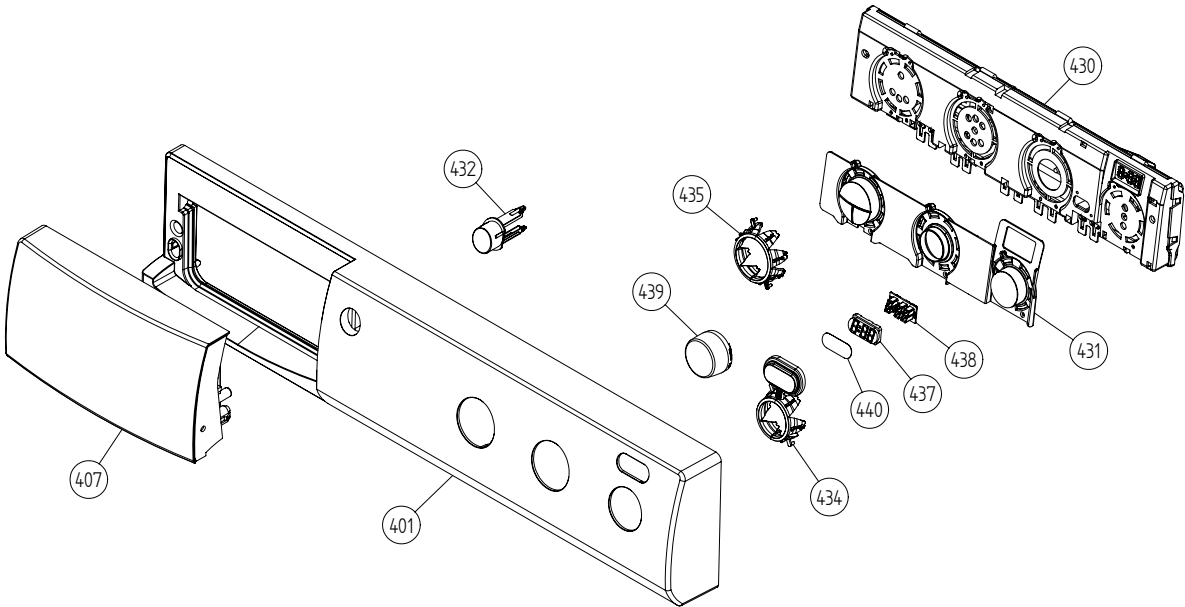

Control panel

ASKO, T712 US - White #107712100 (TD25.3)

Pos	Spare part No.	Description	Qty	Comment
401	8079336-0-UL	PANEL W.HANDLE T712 ASKO CA	1 Pc's	
403	8079788	LABEL PROG.INFO. TD25 US/CA	1 Pc's	
407	8061846-0-UL	Discontinued	1 Pc's	
430	8077132	CONTROL UNIT TD25.3 UL4	1 Pc's	
431	8079278-85	PUSHBUTTONS PRINTED TD25 VAR.3	1 Pc's	
432	8076364-85	PUSHBUTTON MAINSWITCH WMD25	1 Pc's	
434	8076235	LENS START/STOP WMD25	1 Pc's	
435	8076236	LENS 8 SEGMENT WMD25	2 Pc's	
437	8076685	LIGHT SCREENING LENS 7-SEGMENT	1 Pc's	
438	8076684	LENS 7-SEGMENT WMD25	1 Pc's	
439	8077334-8599UL	KNOB COMPL. SILV./TRANSP. UL4	1 Pc's	
440	8077396	DECOR PLATE WMD25	1 Pc's	
460	8077371	CABLE SET MOTOR TD	1 Pc's	
461	8077520	CABLE SET POWER 3000W	1 Pc's	
462	8077521	CABLE THERMOSTAT	1 Pc's	
466	8077372	CABLE SET THERMISTOR EXHAUST	1 Pc's	
467	8076229	CABLE SET HEATER TD	1 Pc's	
490	8079326	INSTRUCT. T712 ENGLISH US/CA	1 Pc's	
490	8079327	INSTRUCT. T712 FRENCH US/CA	1 Pc's