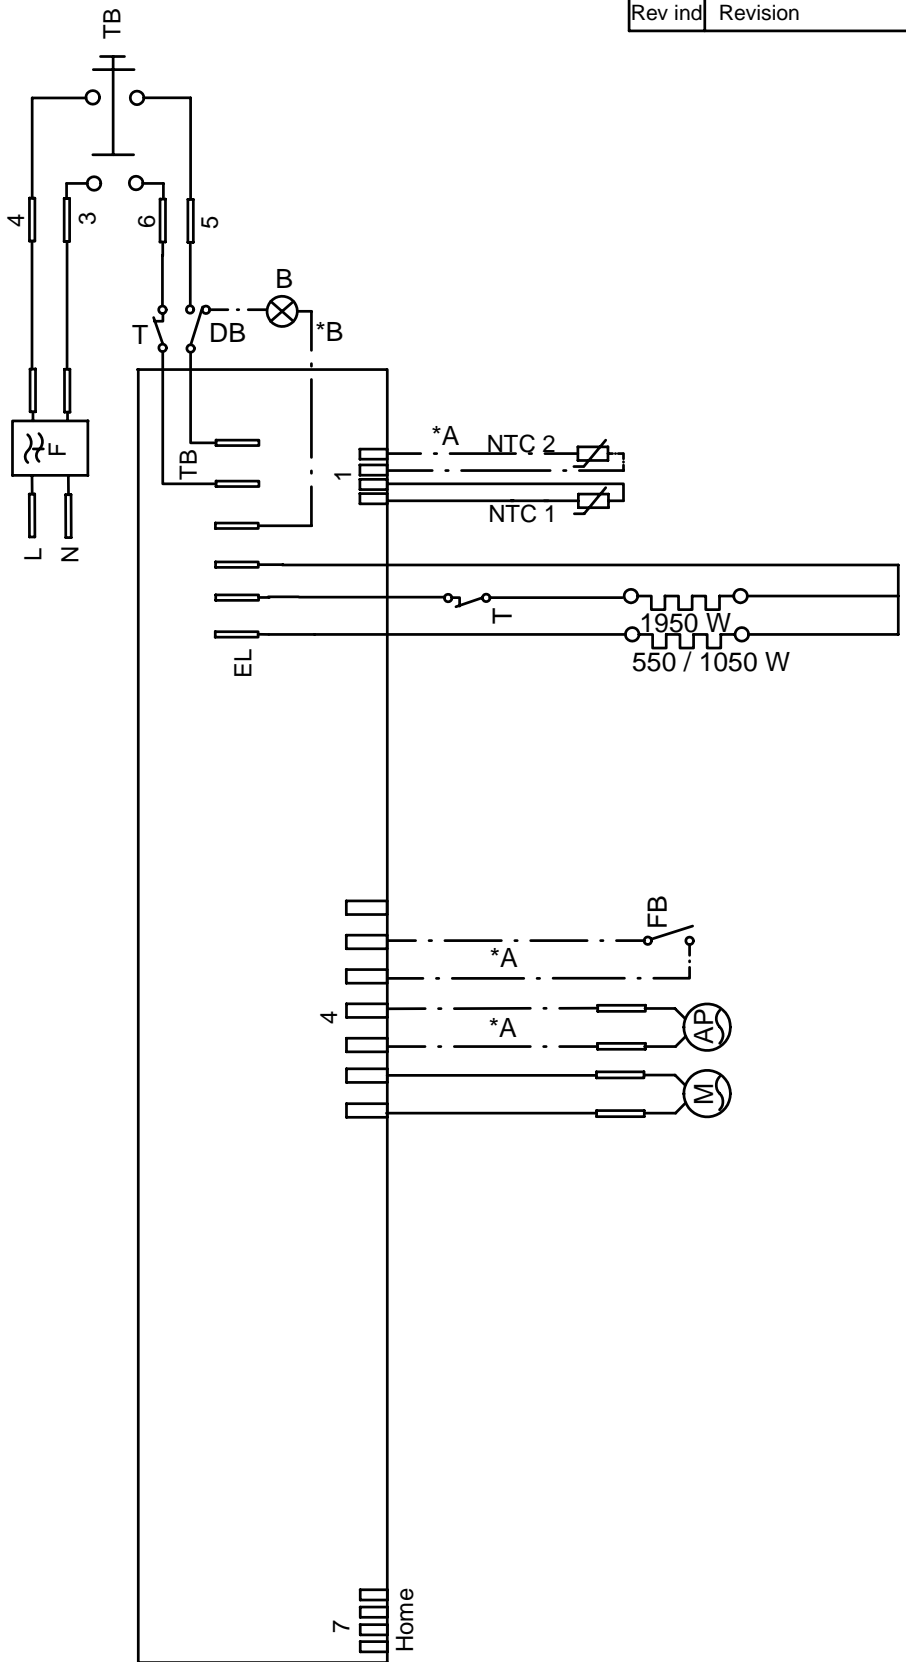

This document must not be copied without our written permission, and the contents thereof must not be imparted to a third party nor be used for any unauthorized purpose. Contraception will be prosecuted. ASKO CYLINDA AB

S:\UWVMD25\1_Tryckunderlag\Kopplingschema\8076101 Kopplingschema TD25\8076101 Circuit diagram TD25-b.dft , pema , 2005-04-12 15:50:48

1. AP: DRAIN PUMP
   - EL: HEATING ELEMENT
   - F: FILTER
   - NTC: THERMISTOR
   - TB: MAIN SWITCH
   - FB: FLOAT SWITCH
   - DO: DOOR SWITCH
   - T: THERMOSTAT
   - M: MOTOR
   - B: INTERIOR LIGHT
2. WIRES IN ALL MACHINES
   - - - INTERNAL CONNECTION
   - · - WIRES IN SOME MACHINES
   - *A CONDENSE DRYER
   - *B WITH INTERIOR LIGHT

Pos.	Qty	Part No.	Name of item	Material
Material		Dens.Kg/dm3	Dimensions, Type, etc.	
Scale		Gen.tolerance	Description(ENG) CIRCUIT DIAGRAM TD25	
Designed by Pema		Gen.tol.Angle	Description(SE) KOPPLINGSSCHEMA TD25	
Released by		Iss by Dept	Year	Week
		UT	03	28
ASKO CYLINDA			80 761 01	b
				Rev Ind
				Replace
				Project
				TD25