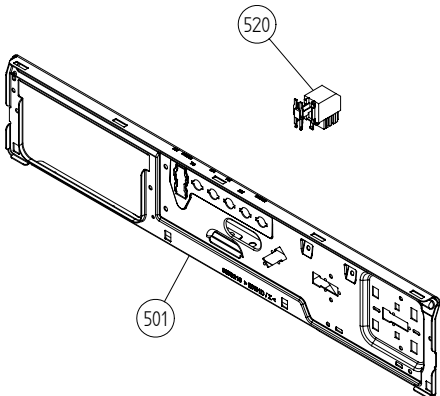

Upper Section

ASKO, T712 US - White #107712100 (TD25.3)

Pos	Spare part No.	Description	Qty	Comment
501	8076210	BEAM FRONT WMD25	1 Pc's	
501-a	8900338	Screw 20 Torx Self Tapping	2 Pc's	
501-b	8901413	Lock Washer laundry tops	2 Pc's	
501-c	8902087	Screw Plastic Housing 20 Torx	2 Pc's	
520	8073782	MAIN PUSH SWITCH	1 Pc's	
527	8076202	EMC-FILTER WITH INDUCTOR	1 Pc's	
527-a	8901155	Nut	1 Pc's	
527-b	8901419	Lock Washer	1 Pc's	
541	8061032	CORD SET 30A/250V SRDT AWG10/4	1 Pc's	
551	8076324	Connection box T711	1 Pc's	
552	8061033	Subs to 8061455	1 Pc's	
553	8061891	Terminal Block DryerTD 20	1 Pc's	
554	8078291	GROMMET 94793	1 Pc's	
554	8060462	Grommet	1 Pc's	
555	8060463	Lock Nut	1 Pc's	
556	8063756	Cover Terminal block T700s	1 Pc's	
556-a	8901097	Screw Terminal	1 Pc's