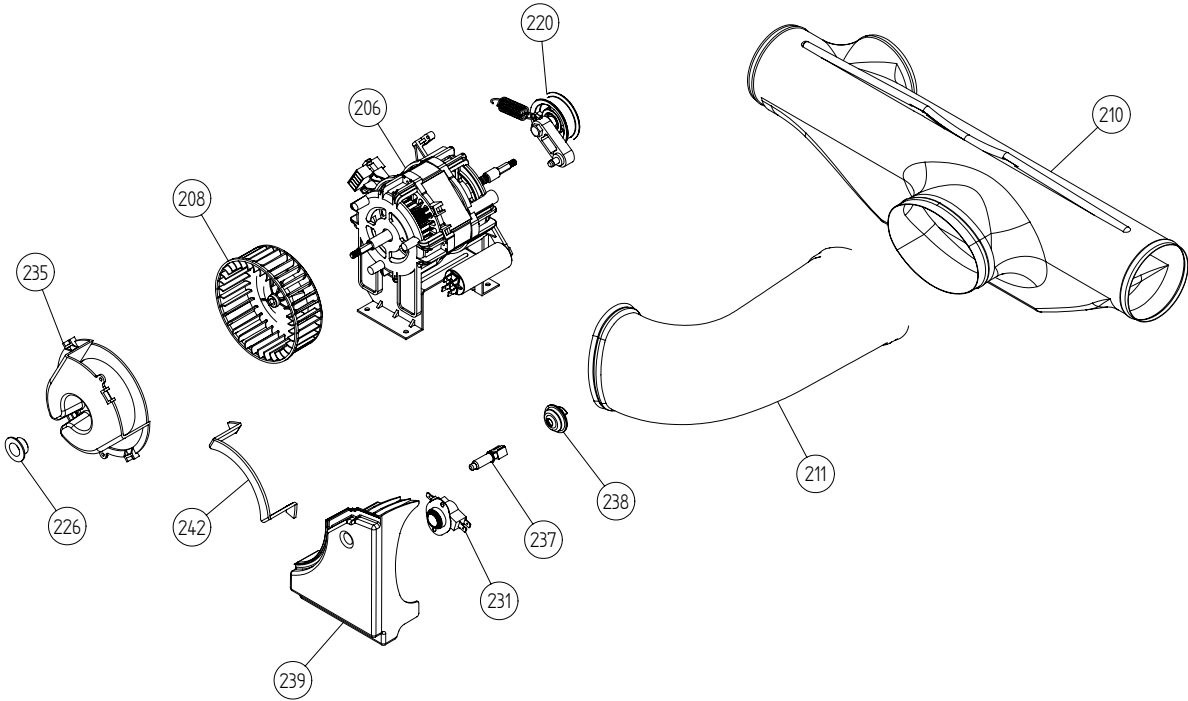

Outer Casing

ASKO, T712 US - White #107712100 (TD25.3)

Pos	Spare part No.	Description	Qty	Comment
101	8061817-0	Top White W600s T700s	1 Pc's	
101-a	8900338	Screw 20 Torx Self Tapping	3 Pc's	
101-b	8901413	Lock Washer laundry tops	2 Pc's	
103	8064062	Top Cover Strip	1 Pc's	
106	8801175-0	Panels left side T700 T760	1 Pc's	
107	8061763	Clip Front Plate 600700s	2 Pc's	
108	8061916	CABLE HOLDER WMD20	3 Pc's	
112	8061847-0	Front Plate 700 Series	1 Pc's	
112-a	8900338	Screw 20 Torx Self Tapping	2 Pc's	
112-b	8901413	Lock Washer laundry tops	2 Pc's	
114	8064177	Hook Lower Pane	2 Pc's	
114-a	8900338	Screw 20 Torx Self Tapping	2 Pc's	
119	8801247-0	Lower Cover w/Holes	1 Pc's	
127	8052641	Collar Vent Exhaust TD	1 Pc's	
128	8052640-0-UL	LID EXHAUST CANAL WHITE UL4	2 Pc's	
130	8053980	STACKING Bracket ALL TDs Mus	2 Pc's	
132	8064114	Holder Dryer Feet Stacking	1 Pc's	
134	8079947	REAR PANEL OUTER PUNCHED TD25	1 Pc's	
136	8061915	Cable Holder T700	1 Pc's	
139	8061618	BASE PAN WMD20	1 Pc's	
140	8059334	Leveling Leg Comp WMD 20	4 Pc's	
141	8801176-0	Panel R Side w/Hole T700	1 Pc's	

Lower Section

ASKO, T712 US - White #107712100 (TD25.3)

Pos	Spare part No.	Description	Qty	Comment
206	8061895	MOTOR COMPL. 60HZ TD20	1 Pc's	
206-a	8901969	Screw	4 Pc's	
206-b	8054268	Capacitor Dryer Motor 02/05	1 Pc's	
208	8065797	Fan impeller T711	1 Pc's	
210	8052638	TTube w/o Recirc holes	1 Pc's	
211	8052639	Exhaust Canal Bend	1 Pc's	
220	8801058	TENSION ARM Repl.by 8801214	1 Pc's	
226	8061949	Plug Fan TD700 Series	1 Pc's	
231	8065306	Dryer Thermostat	1 Pc's	
231-a	8902042	Screw Protective Cover Dryer	1 Pc's	
235	8076330-0	FAN CASING LID UL4	1 Pc's	
235-a	8902042	Screw Protective Cover Dryer	2 Pc's	
237	8076224	THERMISTOR TD25	1 Pc's	
238	8076365	GROMMET THERMISTOR	1 Pc's	
239	8077102-49	Guard Fan 700 Series	1 Pc's	
239-a	8902042	Screw Protective Cover Dryer	2 Pc's	
242	8064184	SEALING COVER FAN HOUSE	1 Pc's	